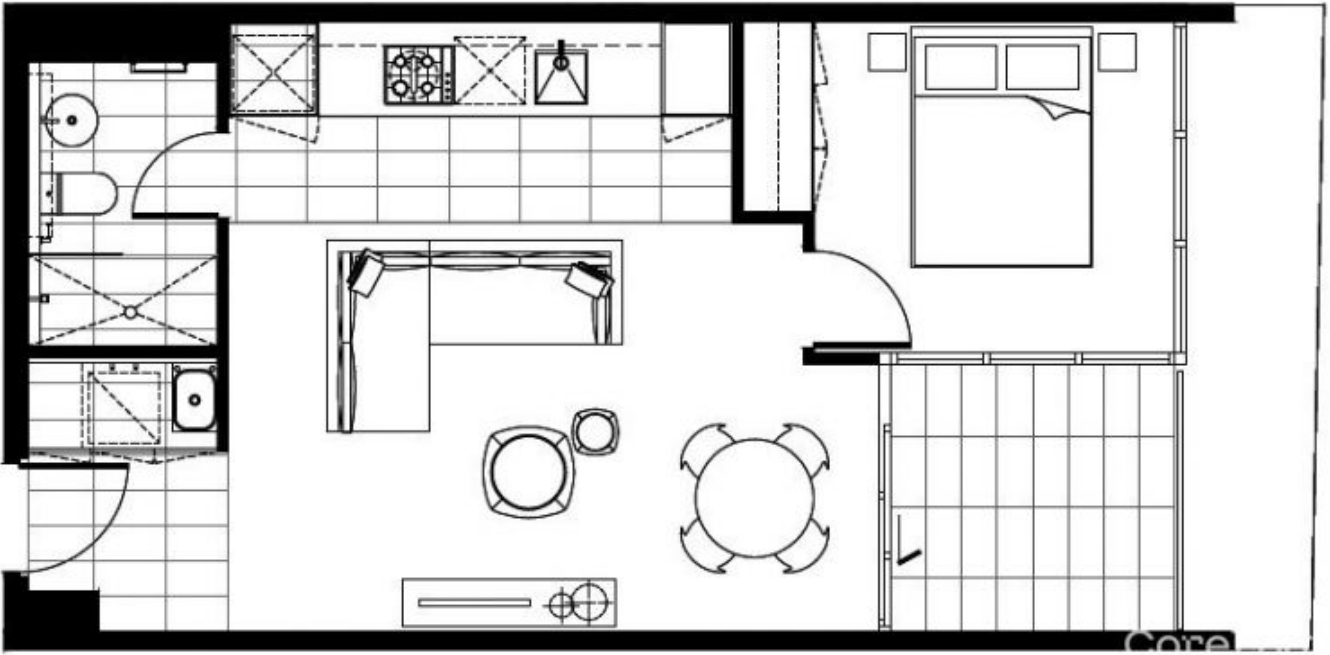

115C/609 Victoria Street Abbotsford VIC

1 🛏 1 🚿 1 🚗

Photos may not fully reflect the current condition of the property. Please refer to the video or attend an open home inspection for accurate details.

Experience the perfect blend of cosmopolitan living and serene tranquility in this state-of-the-art, 1-bedroom apartment in the prestigious 'Green Square' development. Positioned adjacent to the picturesque banks of the Yarra River, this residence offers supreme urban convenience in a remarkable location.

Produced by DIAKRIT

The interior style and design of this floor plan is designed for inspiration purposes to show the living spaces. It is not an exact replica of the furniture and fittings in the home.